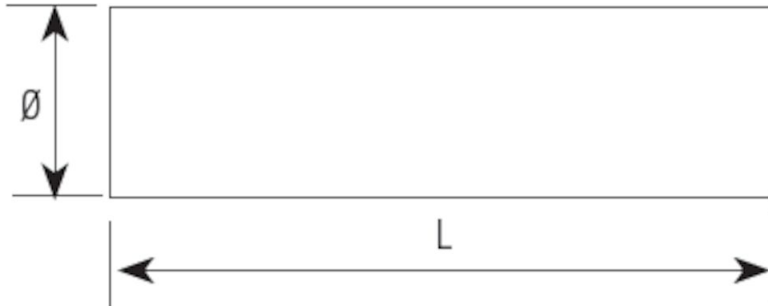

High Vacuum Pipes

$\varnothing$ = Diameter
L = Length