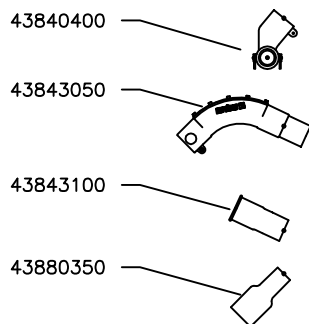

Air driven series

570A - NE76, S200

42157047

Original manual

EN MODEL SPECIFICATION AND SPARE PARTS

Model Specification

Description: 570A - NE76, S200

Model: 42157047

Code no.	Description	Qty.	Page
43040024	NE76, S200 w/1 q.coupl	1	4
43162101	NCF3.15-I S200 Vyon F	1	5
43470001	Mobile silo S200	1	6
43630001	Discharge valve manual	1	7
43833100	Suction hose PU d63 L=20m	1	-
43840400	Floor suct head d63/500	1	8
43843001	Suction pipe d63x2x1000	1	-
43843050	Pipe bend d63 Alu	1	-
43843100	Swivel d63	1	-
43880350	Reducer conical d76-63	1	-

MAX 8 bar

S 235 JR (S t37.2)

43214001

43040024

MAX 8 bar

43470001

43907002

43902030