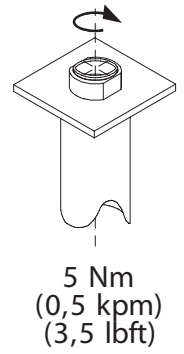

Air driven series

570A - NE76, S200

42157047

Original manual

EN MODEL SPECIFICATION AND SPARE PARTS

Model Specification

Description: 570A - NE76, S200

Model: 42157047

MAX 8 bar

S 235 JR (S t37.2)

43214001

43040024

MAX 8 bar

43470001

43907002

43902030