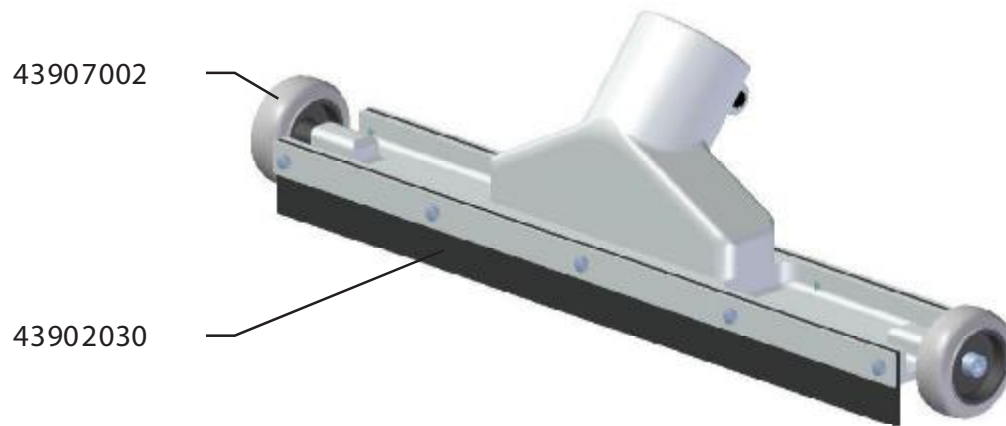

Air driven series

570A - NE76, S200

42157047

Original manual

EN MODEL SPECIFICATION AND SPARE PARTS

Model Specification

Description: 570A - NE76, S200

Model: 42157047

MAX 8 bar

S 235 JR (S t37.2)

43214001

43040024

MAX 8 bar

43470001

43907002

43902030