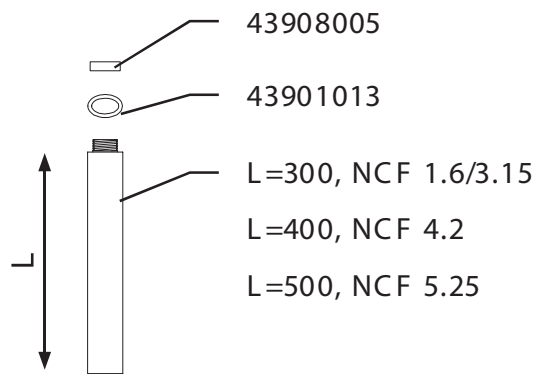

Air driven series

570A - NE76, S200

42157047

Original manual

EN MODEL SPECIFICATION AND SPARE PARTS

Model Specification

Description: 570A - NE76, S200

Model: 42157047

MAX 8 bar

S 235 JR (S t37.2)

43214001

43040024

MAX 8 bar

43470001

43907002

43902030