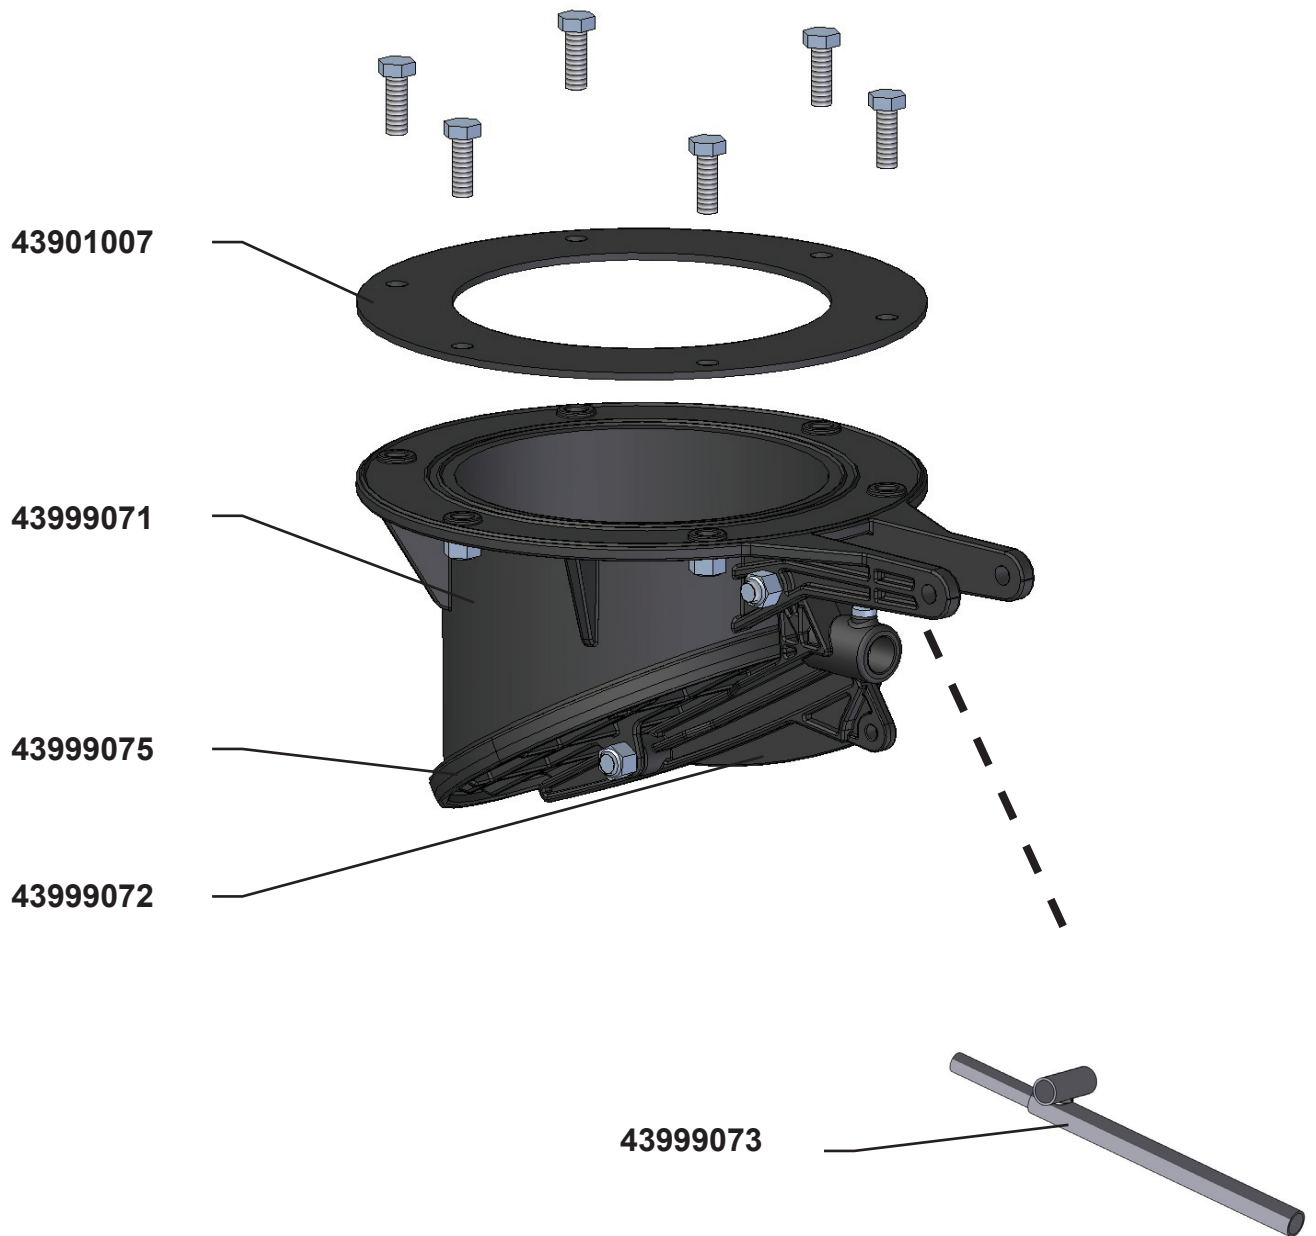

Air driven series

570A - NE76, S200

42157047

Original manual

EN MODEL SPECIFICATION AND SPARE PARTS

Model Specification

Description: 570A - NE76, S200

Model: 42157047

Code no.	Description	Qty.	Page
43040024	NE76, S200 w/1 q.coupl	1	4
43162101	NCF3.15-I S200 Vyon F	1	5
43470001	Mobile silo S200	1	6
43630001	Discharge valve manual	1	7
43833100	Suction hose PU d63 L=20m	1	-
43840400	Floor suct head d63/500	1	8
43843001	Suction pipe d63x2x1000	1	-
43843050	Pipe bend d63 Alu	1	-
43843100	Swivel d63	1	-
43880350	Reducer conical d76-63	1	-

MAX 8 bar

S 235 JR (S t37.2)

43214001

43040024

MAX 8 bar

43470001

43907002

43902030