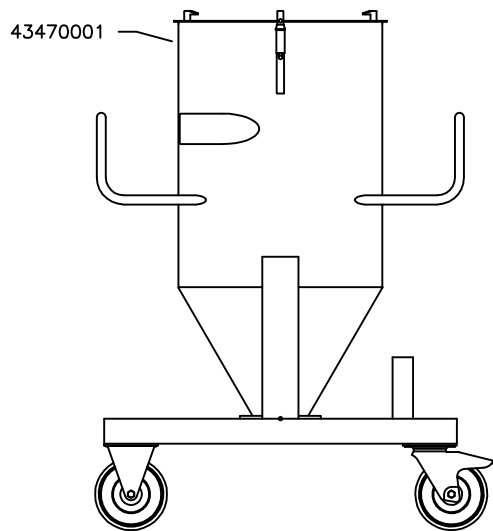

Air driven series

570A - NE76, S200

42157047

Original manual

EN MODEL SPECIFICATION AND SPARE PARTS

Model Specification

Description: 570A - NE76, S200

Model: 42157047

Code no.	Description	Qty.	Page
43040024	NE76, S200 w/1 q.coupl	1	4
43162101	NCF3.15-I S200 Vyon F	1	5
43470001	Mobile silo S200	1	6
43630001	Discharge valve manual	1	7
43833100	Suction hose PU d63 L=20m	1	-
43840400	Floor suct head d63/500	1	8
43843001	Suction pipe d63x2x1000	1	-
43843050	Pipe bend d63 Alu	1	-
43843100	Swivel d63	1	-
43880350	Reducer conical d76-63	1	-

MAX 8 bar

S 235 JR (S t37.2)

43214001

43040024

MAX 8 bar

43470001

43907002

43902030