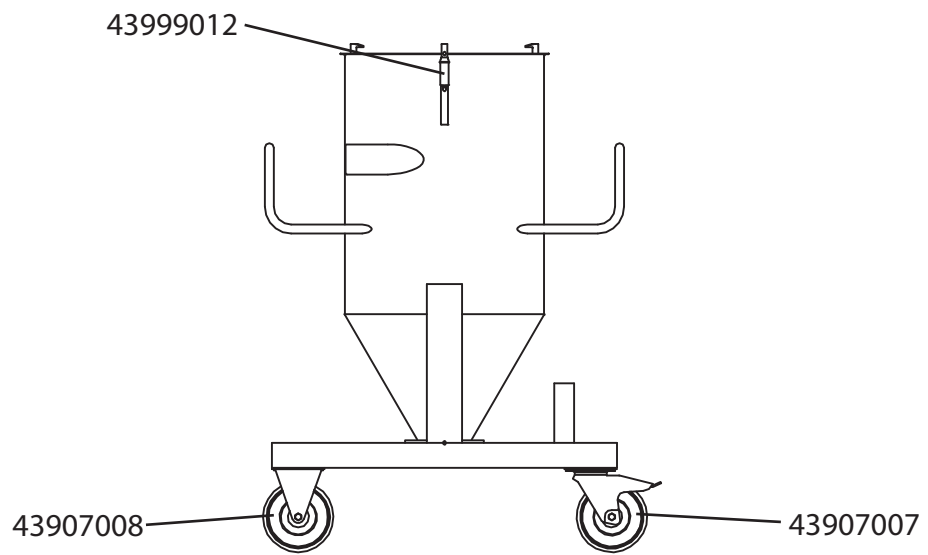

Air driven series

570A - NE76, S200

42157047

Original manual

EN MODEL SPECIFICATION AND SPARE PARTS

Model Specification

Description: 570A - NE76, S200

Model: 42157047

Code no.	Description	Qty.	Page
43040024	NE76, S200 w/1 q.coupl	1	4
43162101	NCF3.15-I S200 Vyon F	1	5
43470001	Mobile silo S200	1	6
43630001	Discharge valve manual	1	7
43833100	Suction hose PU d63 L=20m	1	-
43840400	Floor suct head d63/500	1	8
43843001	Suction pipe d63x2x1000	1	-
43843050	Pipe bend d63 Alu	1	-
43843100	Swivel d63	1	-
43880350	Reducer conical d76-63	1	-

MAX 8 bar

S 235 JR (S t37.2)

43214001

43040024

MAX 8 bar

43470001

43907002

43902030