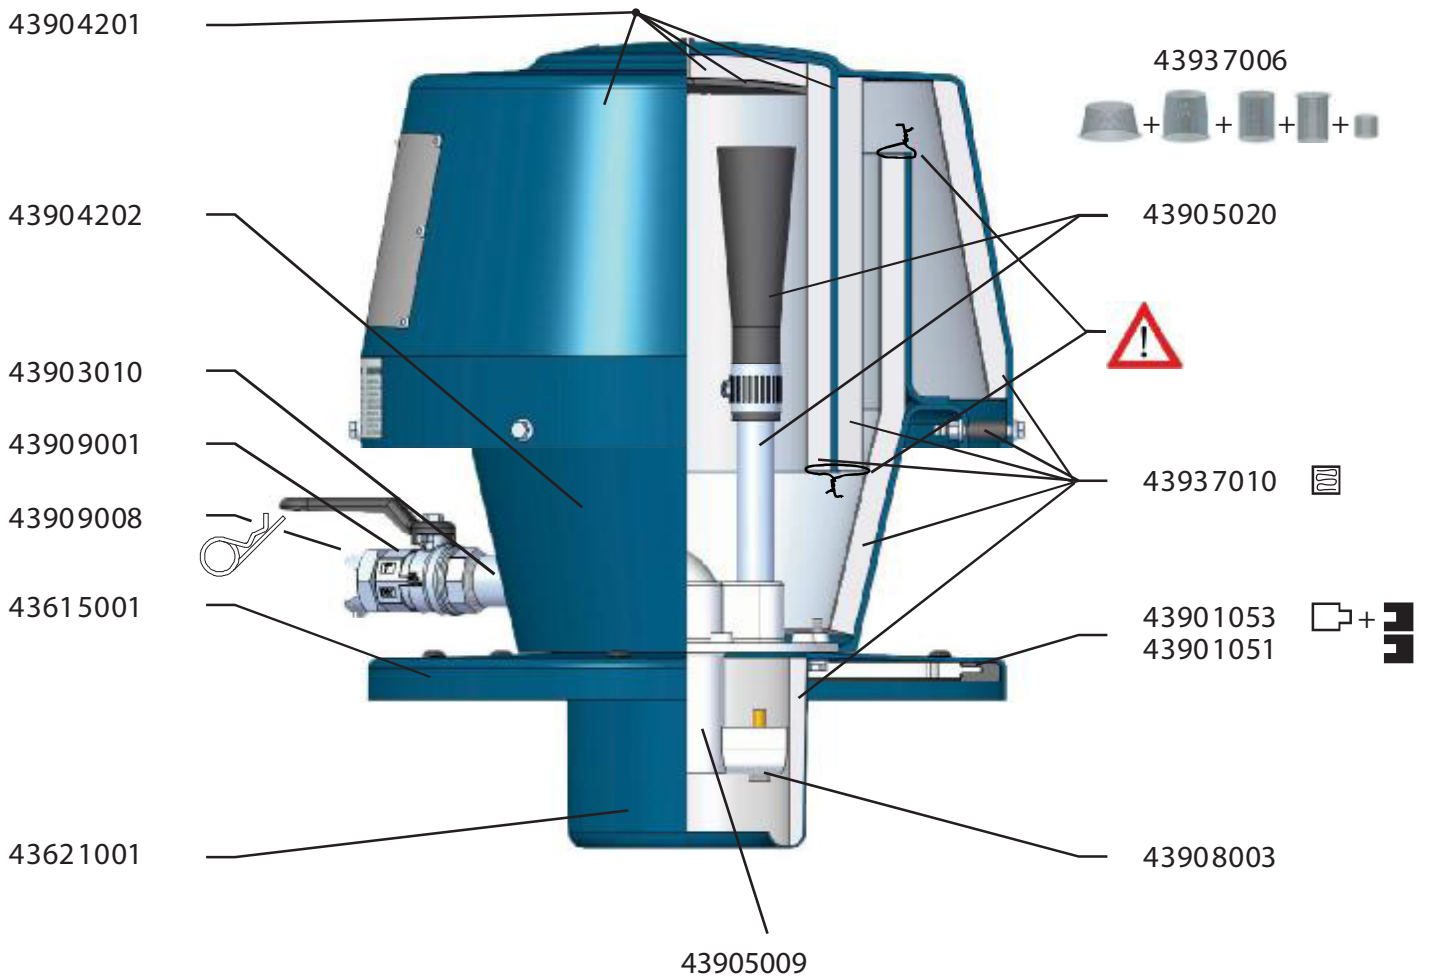

Air driven series

570A - NE76, S200

42157047

Original manual

EN MODEL SPECIFICATION AND SPARE PARTS

Model Specification

Description: 570A - NE76, S200

Model: 42157047

Code no.	Description	Qty.	Page
43040024	NE76, S200 w/1 q.coupl	1	4
43162101	NCF3.15-I S200 Vyon F	1	5
43470001	Mobile silo S200	1	6
43630001	Discharge valve manual	1	7
43833100	Suction hose PU d63 L=20m	1	-
43840400	Floor suct head d63/500	1	8
43843001	Suction pipe d63x2x1000	1	-
43843050	Pipe bend d63 Alu	1	-
43843100	Swivel d63	1	-
43880350	Reducer conical d76-63	1	-

MAX 8 bar

S 235 JR (S t37.2)

43214001

43040024

MAX 8 bar

43470001

43907002

43902030