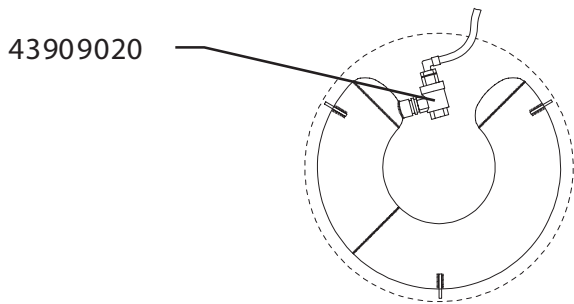

Air driven series

570A - NE76, S200

42157047

Original manual

EN MODEL SPECIFICATION AND SPARE PARTS

Model Specification

Description: 570A - NE76, S200

Model: 42157047

MAX 8 bar

S 235 JR (S t37.2)

43214001

43040024

MAX 8 bar

43470001

43907002

43902030