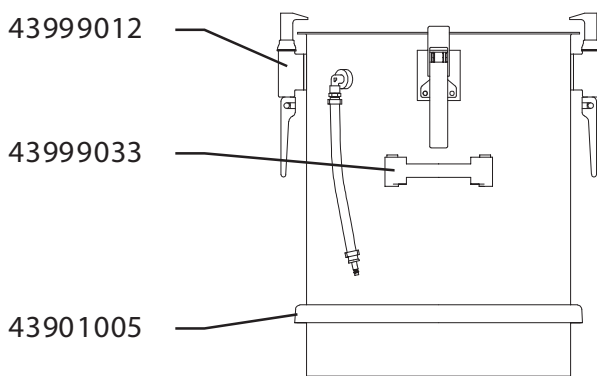

Air driven series

570A - NE76, S200

42157047

Original manual

EN MODEL SPECIFICATION AND SPARE PARTS

Model Specification

Description: 570A - NE76, S200

Model: 42157047

MAX 8 bar

S 235 JR (S t37.2)

43214001

43040024

MAX 8 bar

43470001

43907002

43902030