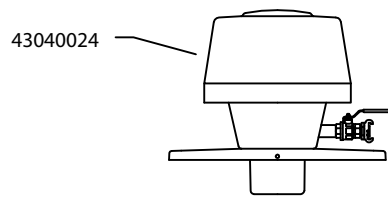

Air driven series

570A - NE76, S200

42157047

Original manual

EN MODEL SPECIFICATION AND SPARE PARTS

Model Specification

Description: 570A - NE76, S200

Model: 42157047

Code no.	Description	Qty.	Page
43040024	NE76, S200 w/1 q.coupl	1	4
43162101	NCF3.15-I S200 Vyon F	1	5
43470001	Mobile silo S200	1	6
43630001	Discharge valve manual	1	7
43833100	Suction hose PU d63 L=20m	1	-
43840400	Floor suct head d63/500	1	8
43843001	Suction pipe d63x2x1000	1	-
43843050	Pipe bend d63 Alu	1	-
43843100	Swivel d63	1	-
43880350	Reducer conical d76-63	1	-

MAX 8 bar

S 235 JR (S t37.2)

43214001

43040024

MAX 8 bar

43470001

43907002

43902030