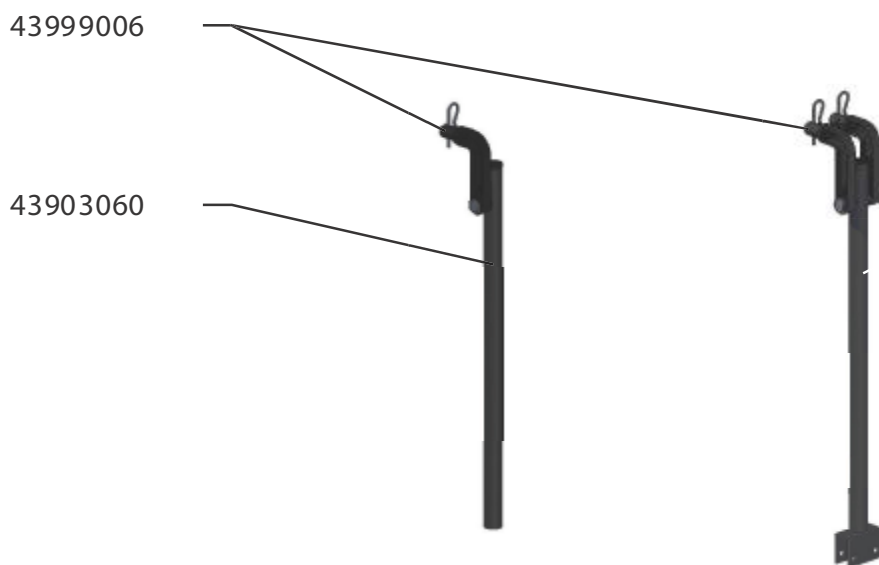

Air driven series

**115A - NE32, S50**

42111585

---

**Original manual**

EN MODEL SPECIFICATION AND SPARE PARTS

43999531 

43999003

43908004

43660001

43722001

43907001

43999007

43902011