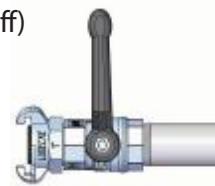

## Model Specification

**Description:** 115A – NE32, S50

**Model:** 42111585

Code no.	Description	Qty.	Page
43022001	NE32, S50	1	4
43110100	Filter bag S50	1	-
43322001	Container S50 inlet d51	1	5
43670001	Fastener complete	1	-
43660001	Basket S50	1	6
43660300	Float ball S50/200	1	-
43662001	Accessory basket S50	1	-
43722001	Trolley S50 tippable	1	7
43840150	Floor suct head d51/500	1	8
43842001	Suction pipe d51 PEHD-el 1m	1	-
43842150	Pipe bend d51 antistatic	1	-
43812103	Hose PE/C-51 L=7,5m	1	-

43909008

43610001

43901052 □ + ■  
43901050

43621001

43908003

43905002

0 (Off)

1 (On)