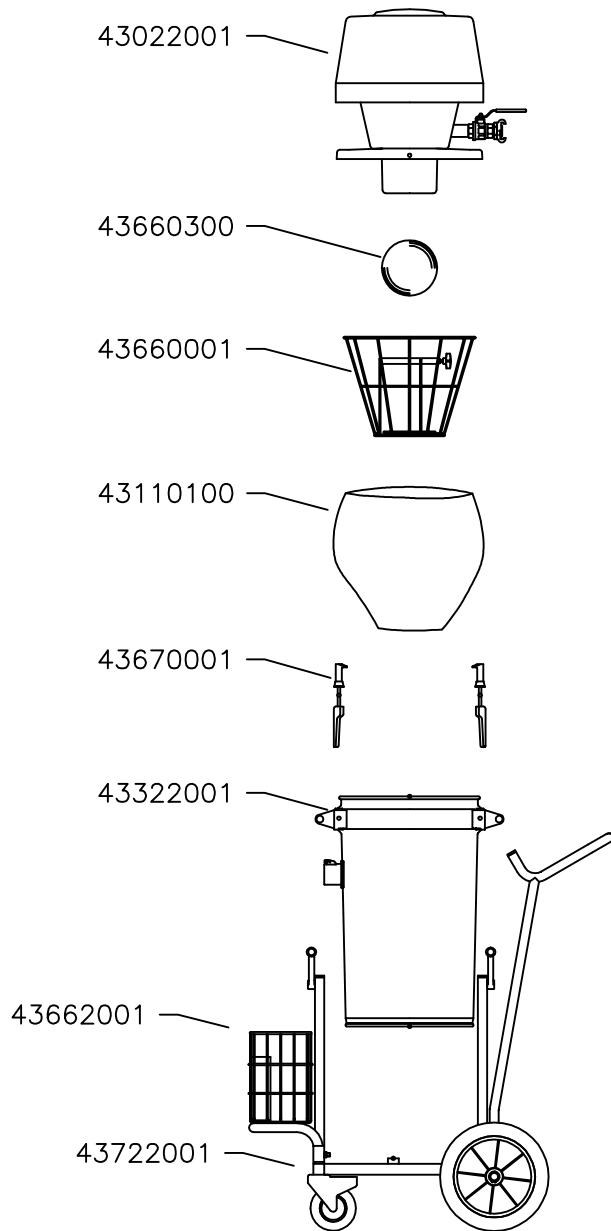

Air driven series

**115A - NE32, S50**

42111585

---

**Original manual**

EN MODEL SPECIFICATION AND SPARE PARTS

## Model Specification

**Description:** 115A – NE32, S50

**Model:** 42111585

Code no.	Description	Qty.	Page
43022001	NE32, S50	1	4
43110100	Filter bag S50	1	-
43322001	Container S50 inlet d51	1	5
43670001	Fastener complete	1	-
43660001	Basket S50	1	6
43660300	Float ball S50/200	1	-
43662001	Accessory basket S50	1	-
43722001	Trolley S50 tippable	1	7
43840150	Floor suct head d51/500	1	8
43842001	Suction pipe d51 PEHD-el 1m	1	-
43842150	Pipe bend d51 antistatic	1	-
43812103	Hose PE/C-51 L=7,5m	1	-

MAX 8 bar

43904201 ■

43937006 ☒

43904202 ■

43905020

43903010

43909001

43937010 ☒

43999531 

43999003

43908004

43660001

43722001

43907001

43999007

43902011