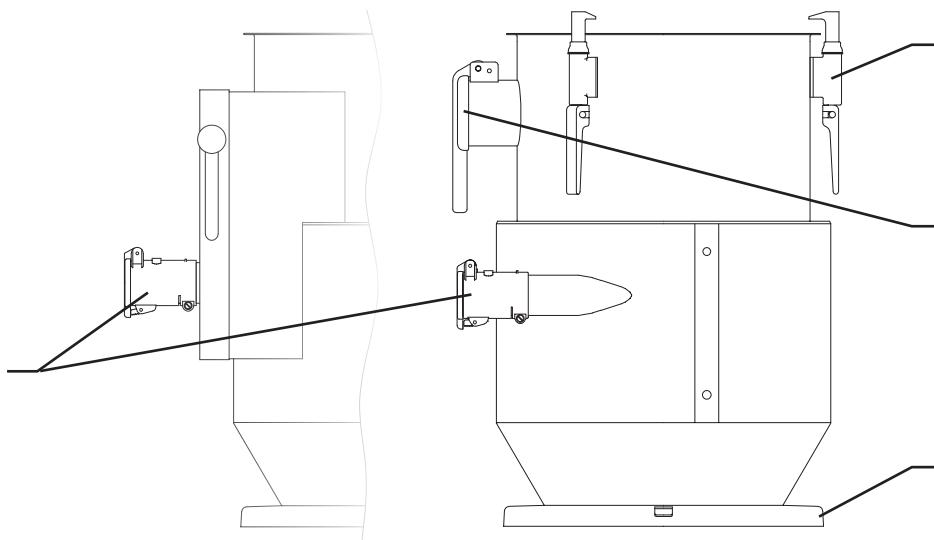

43885001

43999012

43999028

43901052

43901050