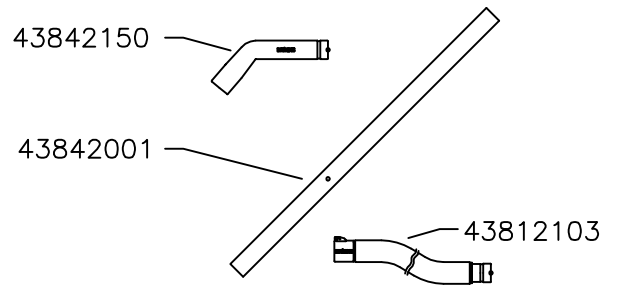

Electrical series

216E - NEL3R, S50, 230V, 50/60 Hz

42421681

Original manual

EN MODEL SPECIFICATION AND SPARE PARTS

Model Specification

Description: 216E - NEL3R, S50, 230V, 50/60Hz

Model: 42421681

Code no.	Description	Qty.	Page
43054100	NEL3R, S50, 230V, 50/60Hz	1	4
43120100	Cartridge filter L=220 A=2.38m ²	1	-
43140010	Clamp f/cartr.filter M10 L=90 El-Zn	1	-
43332001	Container S50 47l w/ecc fastners	1	5
43424001	Silo S50 w/rev air clean d51	1	6
43723001	Trolley S50 f/silo	1	7
43812103	Hose PE/C-51 L=7,5m	1	-
43840150	Floor suct head d51/500	1	8
43842001	Suction pipe d51 PEHD-el	1	-
43842150	Pipe bend d51 antistatic	1	-

MAX 40°C

43999021

43999531

43885001

43999012

43999028

43901052

43901050