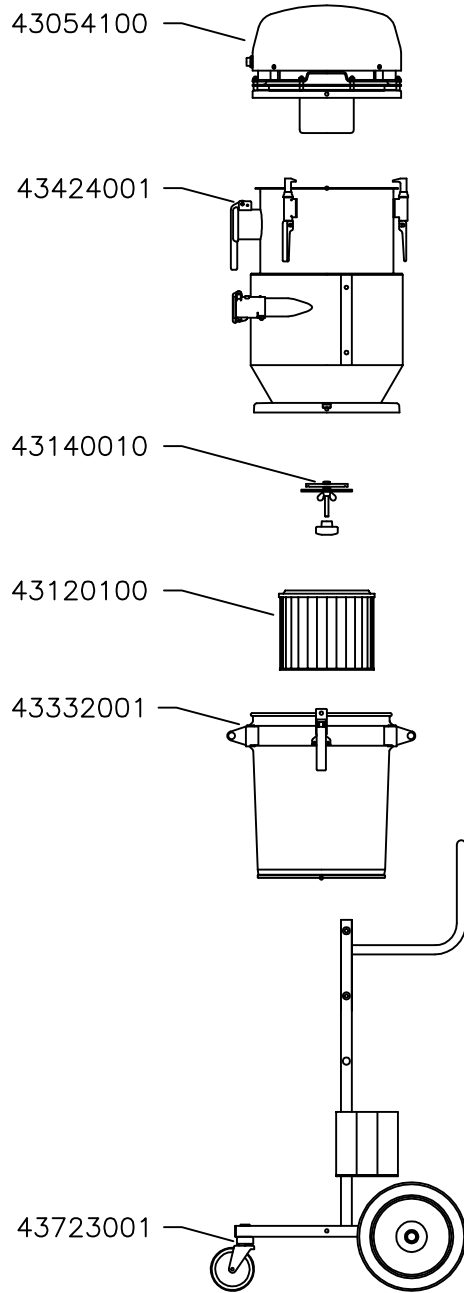

Electrical series

216E - NEL3R, S50, 230V, 50/60 Hz

42421681

Original manual

EN MODEL SPECIFICATION AND SPARE PARTS

Model Specification

Description: 216E - NEL3R, S50, 230V, 50/60Hz

Model: 42421681

Code no.	Description	Qty.	Page
43054100	NEL3R, S50, 230V, 50/60Hz	1	4
43120100	Cartridge filter L=220 A=2.38m ²	1	-
43140010	Clamp f/cartr.filter M10 L=90 El-Zn	1	-
43332001	Container S50 47l w/ecc fastners	1	5
43424001	Silo S50 w/rev air clean d51	1	6
43723001	Trolley S50 f/silo	1	7
43812103	Hose PE/C-51 L=7,5m	1	-
43840150	Floor suct head d51/500	1	8
43842001	Suction pipe d51 PEHD-el	1	-
43842150	Pipe bend d51 antistatic	1	-

MAX 40°C

43999021

43999531

43885001

43999012

43999028

43901052

43901050