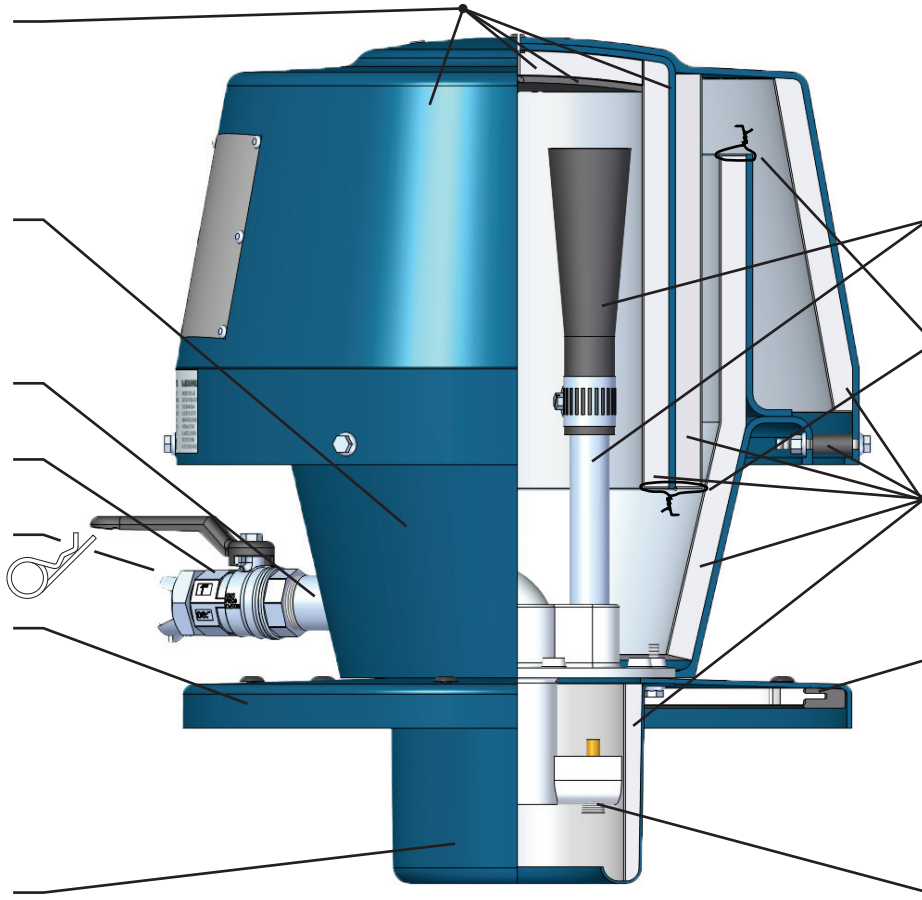

MAX 8 bar

43904201

43904202

43903010

43909001

43909008

43610001

43621001

43937006

43905020

43937010

43901052

43908003