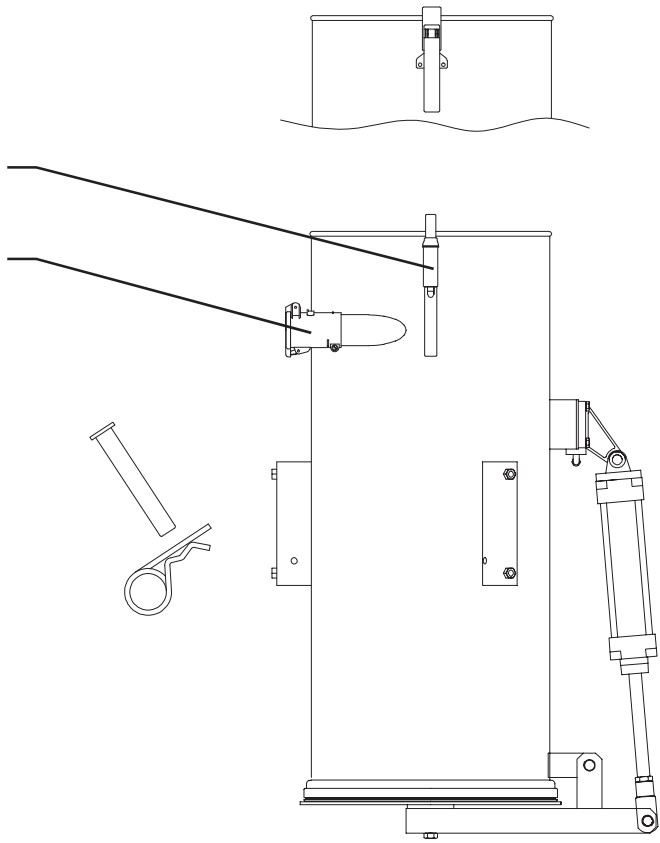

43999012

43885001