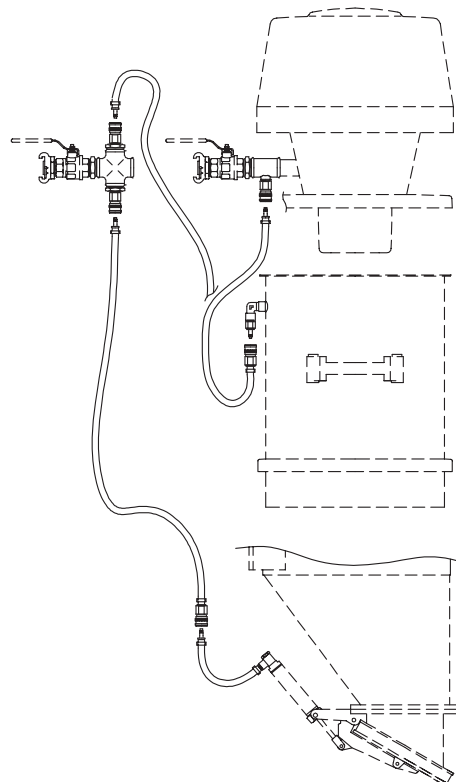

0 (Off)

1 (On)

43214001