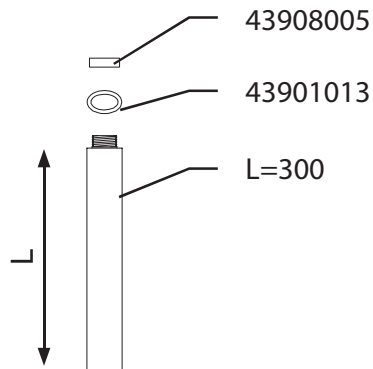

Air driven series

450A - NE42, S50. w/1 q.coupl

42145018

Original manual

EN MODEL SPECIFICATION AND SPARE PARTS

Model Specification

Description: 450A - NE42, S50. w/1 q.coupl

Model: 42145018

43901052

43908003

0 (Off)

1 (On)

43214001

MAX 8 bar

43999021

43999531