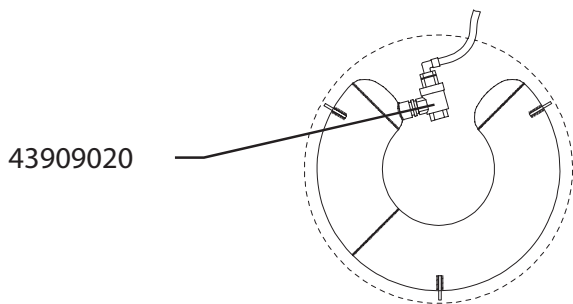

Air driven series

450A - NE42, S50. w/1 q.coupl

42145018

Original manual

EN MODEL SPECIFICATION AND SPARE PARTS

Model Specification

Description: 450A - NE42, S50. w/1 q.coupl

Model: 42145018

43901052

43908003

0 (Off)

1 (On)

43214001

MAX 8 bar

43999021

43999531