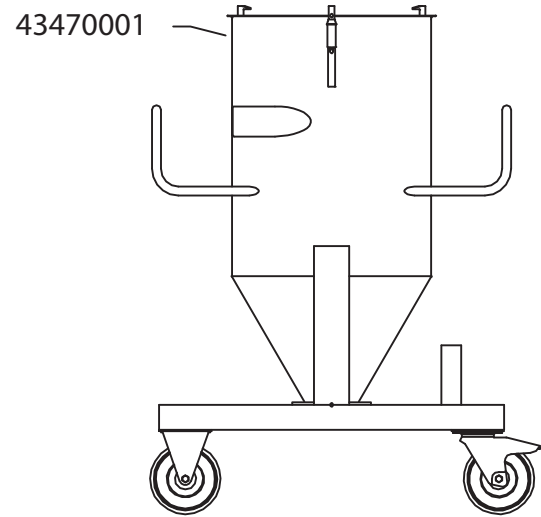

Air driven series

570A - NE74, S200

42157011

Original manual

EN MODEL SPECIFICATION AND SPARE PARTS

Model Specification

Description: 570A - NE74, S200

Model: 42157011

Code no.	Description	Qty.	Page
43038018	NE74, S200 w/1 q.coupl	1	4
43162101	NCF3.15-I S200 Vyon F	1	5
43470001	Mobile silo S200	1	6
43630001	Discharge valve manual	1	7
43833100	Suction hose PU d63 L=20m	1	-
43840400	Floor suct head d63/500	1	8
43843001	Suction pipe d63x2x1000	1	-
43843100	Swivel d63	1	-
43880350	Reducer conical d76-63	1	-

MAX 8 bar

S235JR(St37.2)

MAX 8 bar

43907002

43902030