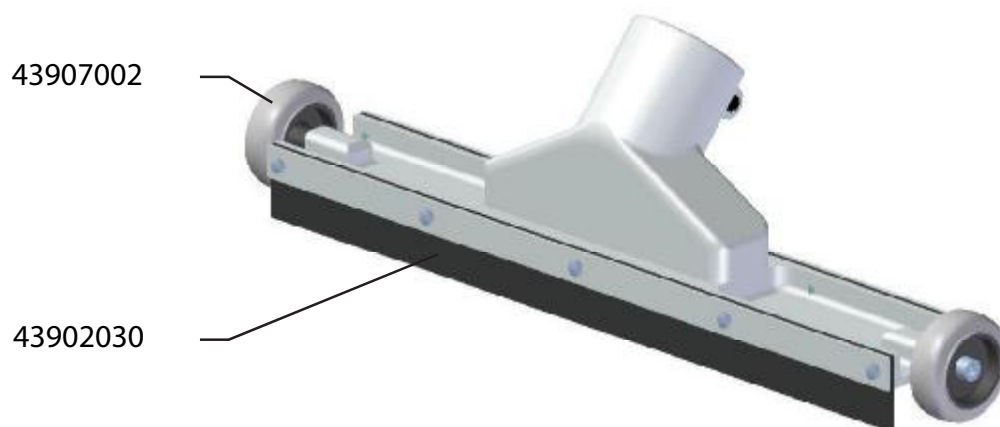

Air driven series

570A - NE74, S200

42157011

Original manual

EN MODEL SPECIFICATION AND SPARE PARTS

Model Specification

Description: 570A - NE74, S200

Model: 42157011

MAX 8 bar

S235JR(St37.2)

MAX 8 bar

43907002

43902030