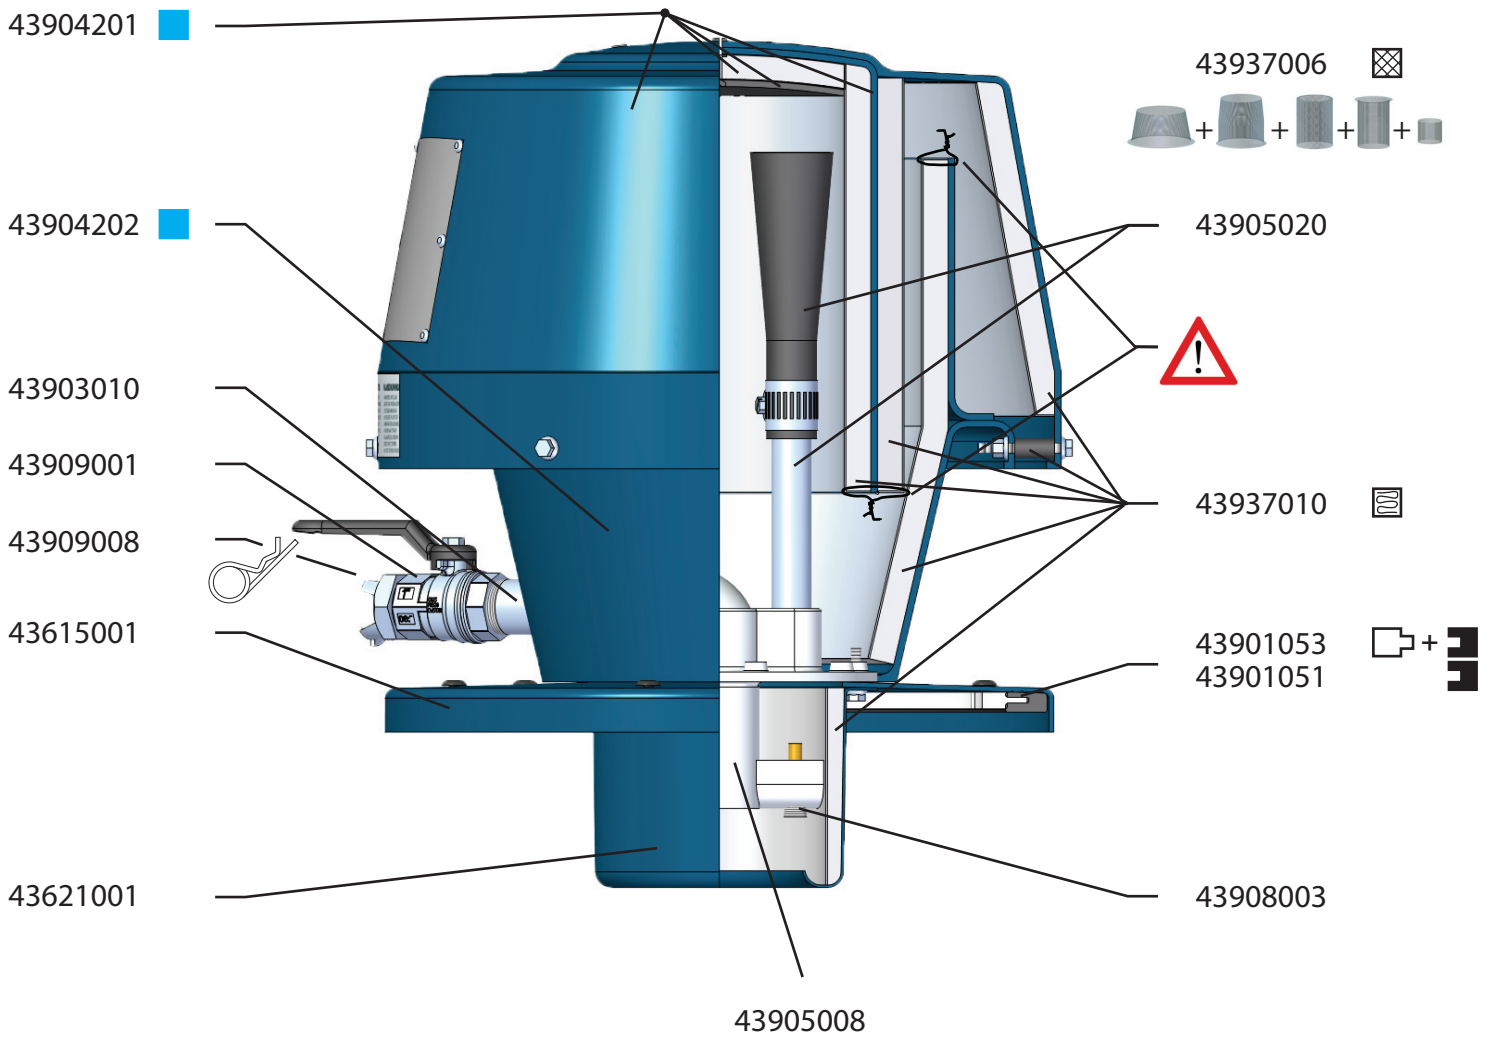

Air driven series

570A - NE74, S200

42157011

Original manual

EN MODEL SPECIFICATION AND SPARE PARTS

Model Specification

Description: 570A - NE74, S200

Model: 42157011

Code no.	Description	Qty.	Page
43038018	NE74, S200 w/1 q.coupl	1	4
43162101	NCF3.15-I S200 Vyon F	1	5
43470001	Mobile silo S200	1	6
43630001	Discharge valve manual	1	7
43833100	Suction hose PU d63 L=20m	1	-
43840400	Floor suct head d63/500	1	8
43843001	Suction pipe d63x2x1000	1	-
43843100	Swivel d63	1	-
43880350	Reducer conical d76-63	1	-

MAX 8 bar

S235JR(St37.2)

MAX 8 bar

43907002

43902030