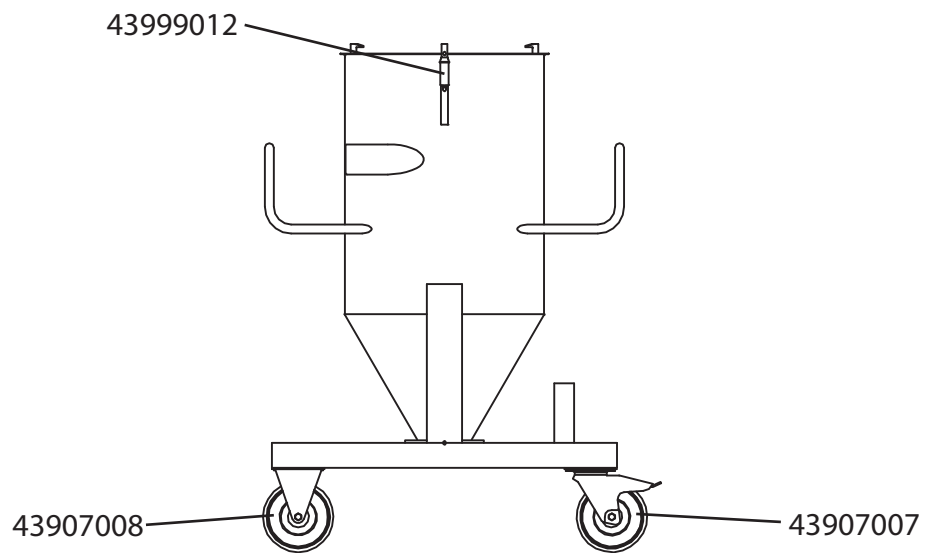

Air driven series

570A - NE74, S200

42157011

Original manual

EN MODEL SPECIFICATION AND SPARE PARTS

Model Specification

Description: 570A - NE74, S200

Model: 42157011

Code no.	Description	Qty.	Page
43038018	NE74, S200 w/1 q.coupl	1	4
43162101	NCF3.15-I S200 Vyon F	1	5
43470001	Mobile silo S200	1	6
43630001	Discharge valve manual	1	7
43833100	Suction hose PU d63 L=20m	1	-
43840400	Floor suct head d63/500	1	8
43843001	Suction pipe d63x2x1000	1	-
43843100	Swivel d63	1	-
43880350	Reducer conical d76-63	1	-

MAX 8 bar

S235JR(St37.2)

MAX 8 bar

43907002

43902030