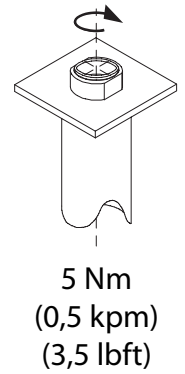

Air driven series

570A - NE74, S200

42157011

Original manual

EN MODEL SPECIFICATION AND SPARE PARTS

Model Specification

Description: 570A - NE74, S200

Model: 42157011

MAX 8 bar

S235JR(St37.2)

MAX 8 bar

43907002

43902030