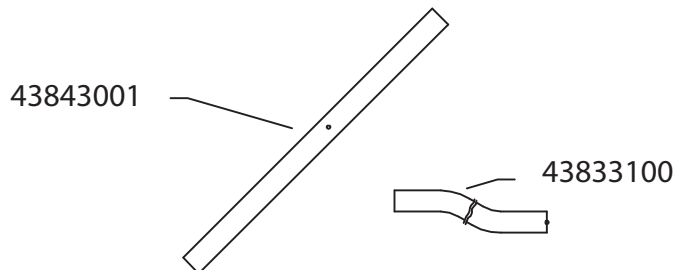

Air driven series

570A - NE74, S200

42157011

Original manual

EN MODEL SPECIFICATION AND SPARE PARTS

Model Specification

Description: 570A - NE74, S200

Model: 42157011

Code no.	Description	Qty.	Page
43038018	NE74, S200 w/1 q.coupl	1	4
43162101	NCF3.15-I S200 Vyon F	1	5
43470001	Mobile silo S200	1	6
43630001	Discharge valve manual	1	7
43833100	Suction hose PU d63 L=20m	1	-
43840400	Floor suct head d63/500	1	8
43843001	Suction pipe d63x2x1000	1	-
43843100	Swivel d63	1	-
43880350	Reducer conical d76-63	1	-

MAX 8 bar

S235JR(St37.2)

MAX 8 bar

43907002

43902030