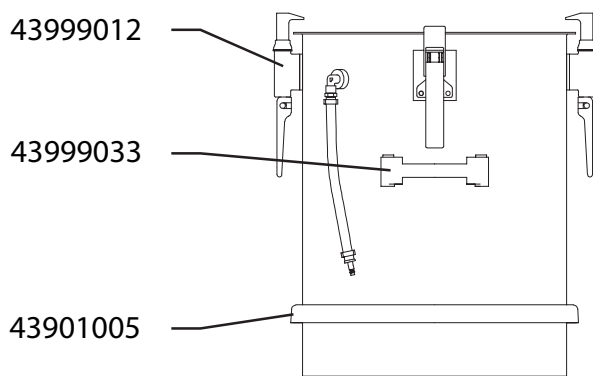

Air driven series

570A - NE74, S200

42157011

Original manual

EN MODEL SPECIFICATION AND SPARE PARTS

Model Specification

Description: 570A - NE74, S200

Model: 42157011

MAX 8 bar

S235JR(St37.2)

MAX 8 bar

43907002

43902030