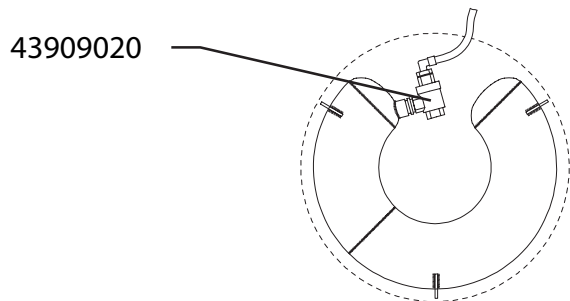

Air driven series

570A - NE74, S200

42157011

Original manual

EN MODEL SPECIFICATION AND SPARE PARTS

Model Specification

Description: 570A - NE74, S200

Model: 42157011

MAX 8 bar

S235JR(St37.2)

MAX 8 bar

43907002

43902030