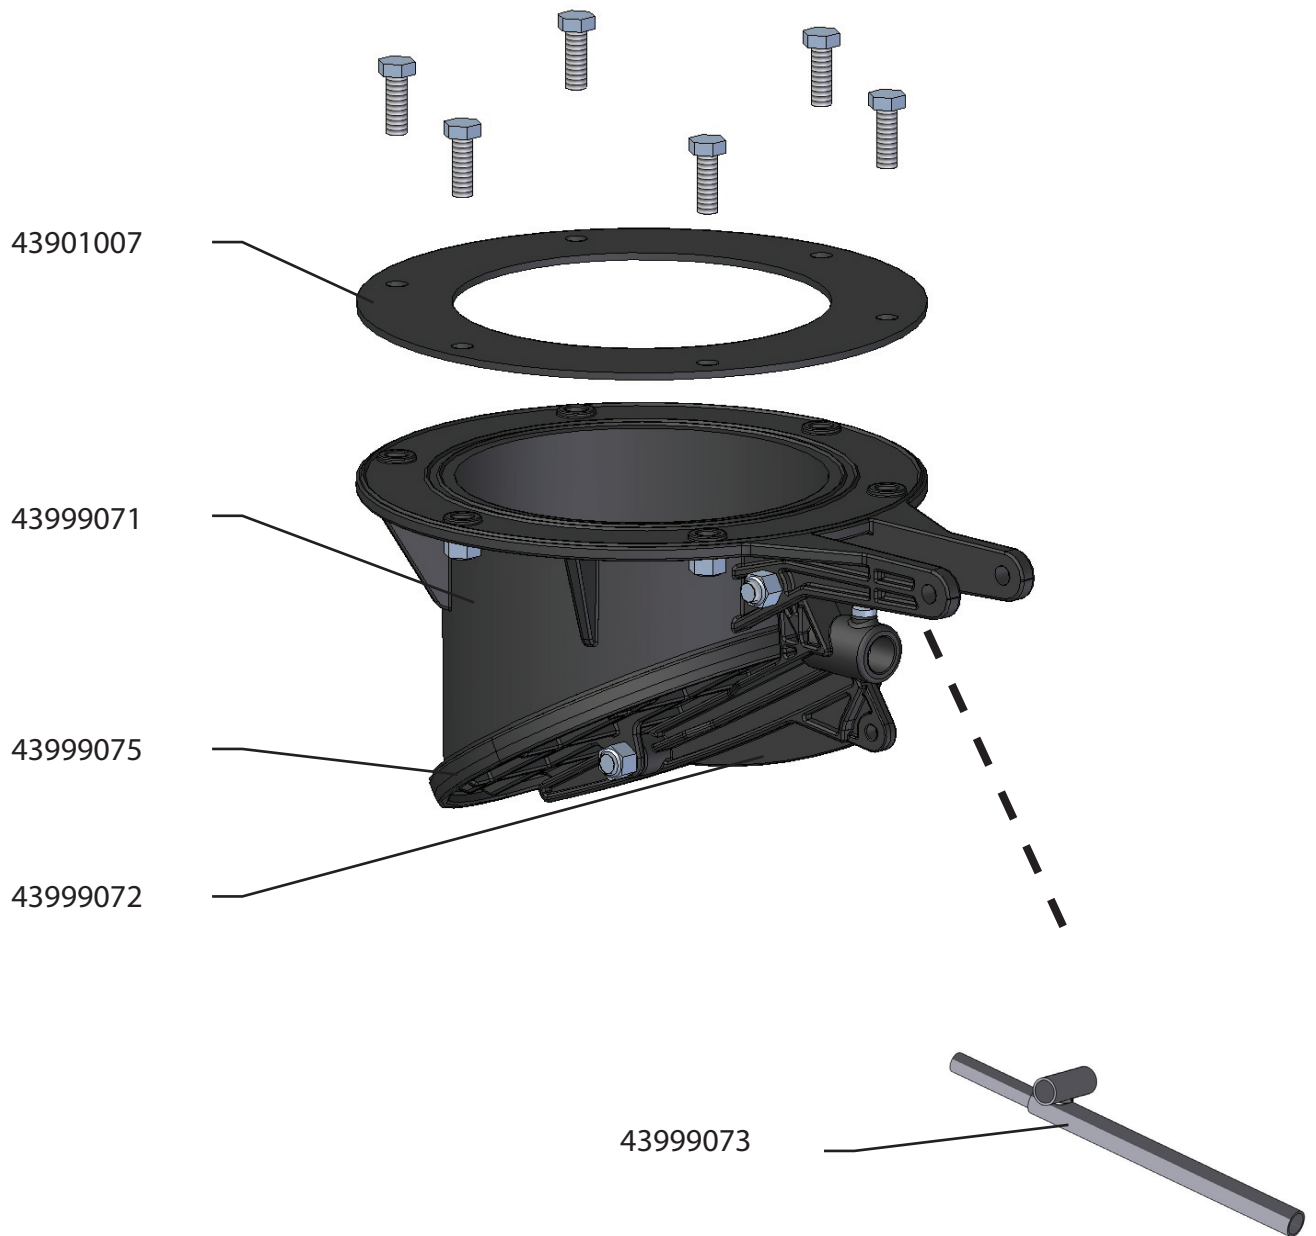

Air driven series

570A - NE74, S200

42157011

Original manual

EN MODEL SPECIFICATION AND SPARE PARTS

Model Specification

Description: 570A - NE74, S200

Model: 42157011

Code no.	Description	Qty.	Page
43038018	NE74, S200 w/1 q.coupl	1	4
43162101	NCF3.15-I S200 Vyon F	1	5
43470001	Mobile silo S200	1	6
43630001	Discharge valve manual	1	7
43833100	Suction hose PU d63 L=20m	1	-
43840400	Floor suct head d63/500	1	8
43843001	Suction pipe d63x2x1000	1	-
43843100	Swivel d63	1	-
43880350	Reducer conical d76-63	1	-

MAX 8 bar

S235JR(St37.2)

MAX 8 bar

43907002

43902030