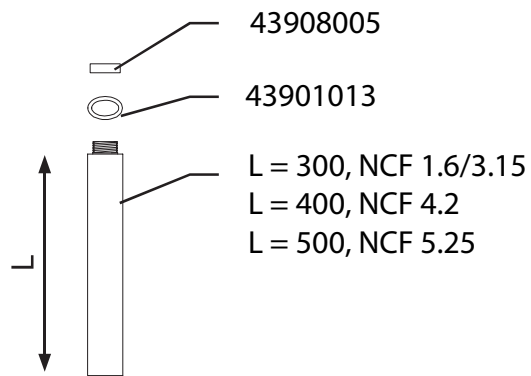

Air driven series

570A - NE74, S200

42157011

Original manual

EN MODEL SPECIFICATION AND SPARE PARTS

Model Specification

Description: 570A - NE74, S200

Model: 42157011

MAX 8 bar

S235JR(St37.2)

MAX 8 bar

43907002

43902030